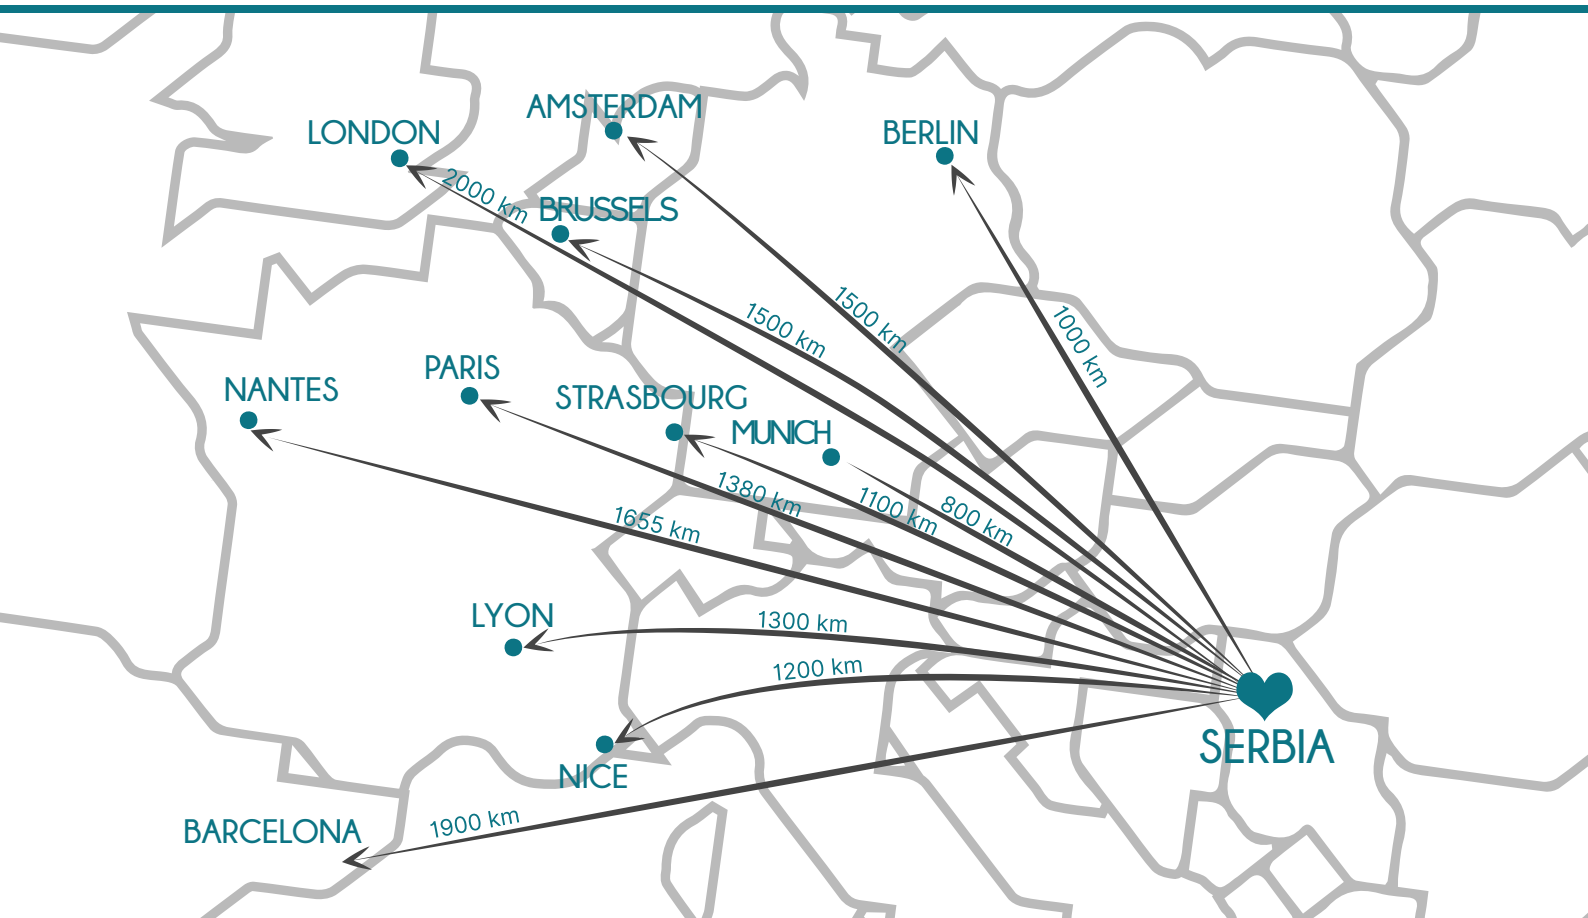

NOVOBOX FRANCE

18 rue Lauriston 75116 Paris
5 chemin des Tuileries 13015 Marseille

NOVOBOX GERMANY

Wedeler Chaussee 63
25436 Moorrege

NOVOBOX HUNGARY

2161 Csomád
Szent István utca 48

NOVOBOX USA

3435 Ocean Park Blvd.
Santa Monica, CA 90405

Tel: +33 6 14 97 34 46

Tel: +33 7 66 54 31 70

NOVOBOX SERBIA

Kralja Aleksandra 8,
21000 Novi Sad, SERBIA

MARKETMAKERS PTY LTD

3 Urandaline Grove Caulfield,
Victoria Australia 3162

NOVOBOX CHINA

HuaHe Commercial Building,
#628, Dongcheng middle Road,
Dongcheng district
DongGuan City
523 900 GuangDong

jeannoel@novoboxworld.com

jean.novobox@gmail.com

manufacturing@novoboxworld.com

info@novoboxworld.com

www.novoboxdisplays.com

www.novoboxworld.com