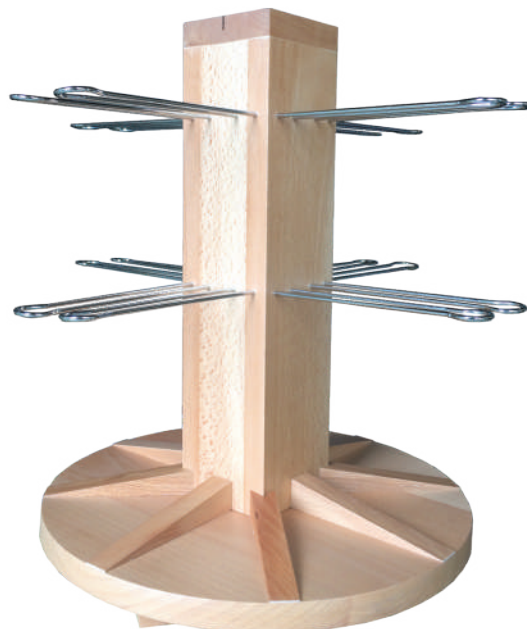

36 x H40 cm
Material: Beech wood