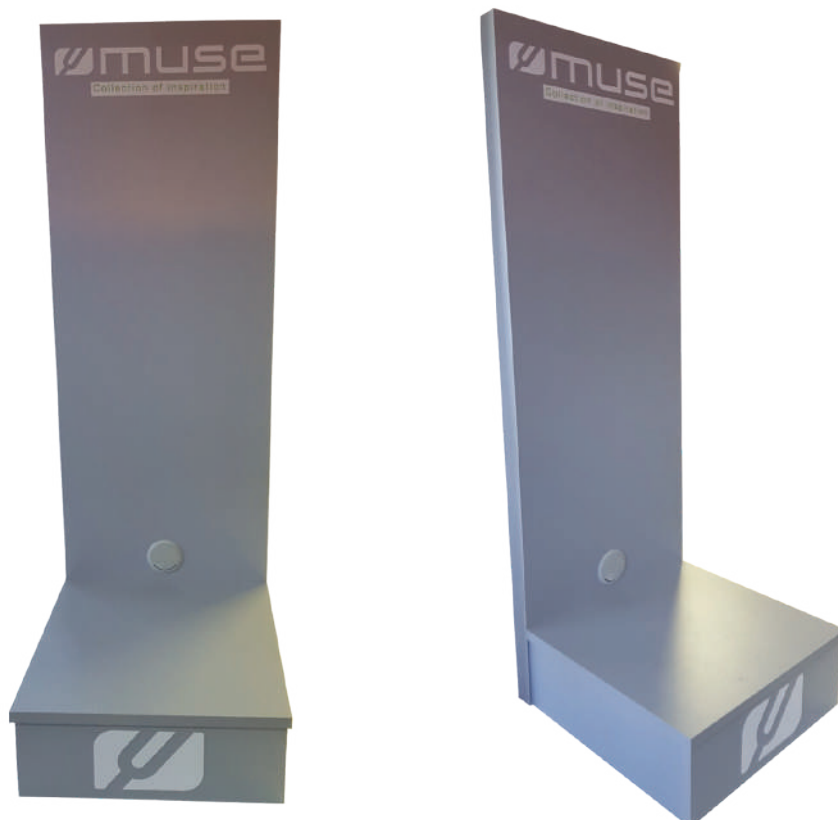

		40-60 units	100 units	160 units	220 units	500 units
CIDOU 2						
DIMENSIONS: 52x32x150+topper 30cm		61€	61€	59€	55€	49€
Space between shelves: 37cm		+ port 200€	+ port 340€	+ port 480€	+ port 680€	+ port 1360€
34kg per shelf						
CELEX						
DIMENSIONS: 40,5x39x152 +topper20cm		52€	52€	49€	45€	41€
Space between shelves: 17cm		+ port 200€	+ port 340€	+ port 480€	+ port 680€	+ port 1360€
10kg per shelf						
G DISPLAY		100 units	150 units	200 units	3000 units	4000 units
DIMENSIONS: 60x40x170 +topper20cm		54€	52€	49€	41€	37€
Space between shelves: 25/90 cm		+ port 200€	+ port 340€	+ port 480€	+ port 680€	+ port 1360€
METAL HOOKS (13 pics per display)- 20cm long		21€ par set	21€ par set	21€ par set	16,8€ par set	16,8€ par set
PLASTIC HOOKS (13 pics per display)- 20cm long		8,4€ par set	8,4€ par set	7€ par set	4,2€ par set	4,2€ par set
CAISSE AMERICAINE		1000 units	2000 units	3000 units		
STACKABLE DISPLAY		3.44€	3.33€	3.22€		
DIMENSIONS: 59x38.3x31.1 +topper35cm		+ port €	+ port €	+ port €		
Terms and conditions: Prepayment 30 percent and rest before goods leave Prototype 250 euros - 12 days Mass production lead time 4 to 5 weeks				Enveloppe 4 euros Mini wooden pallet 3.30 euros		

Type: Araquelle with LIGHTS

52x26x190cm

←
←
←
LIGHTS

Type: Britto

Type: Muse

50x40x100cm

Type: 4 shelves wooden display

30.5x24.5x145cm

Type: 3 shelves wooden display

31.5x27x170cm

Type: Wooden display for bread and pastries

65x36x164cm

Type: 6 shelves wooden display

45x32x117cm

Type: 9 shelves wooden display

65x34x215cm