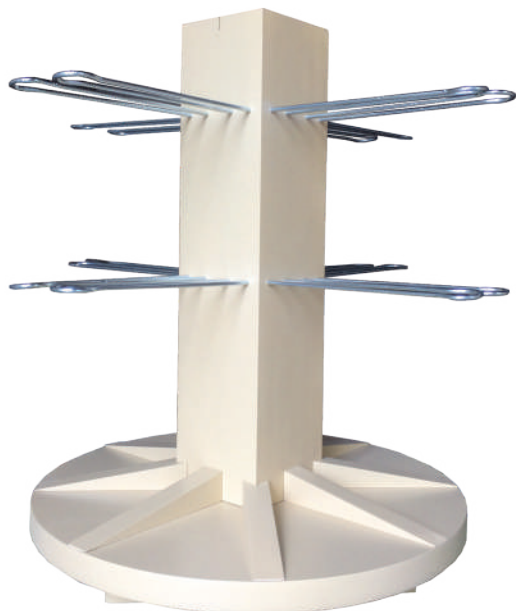

Type: Wooden display with hooks

36 x H40 cm
Material: Medium-density fibreboard