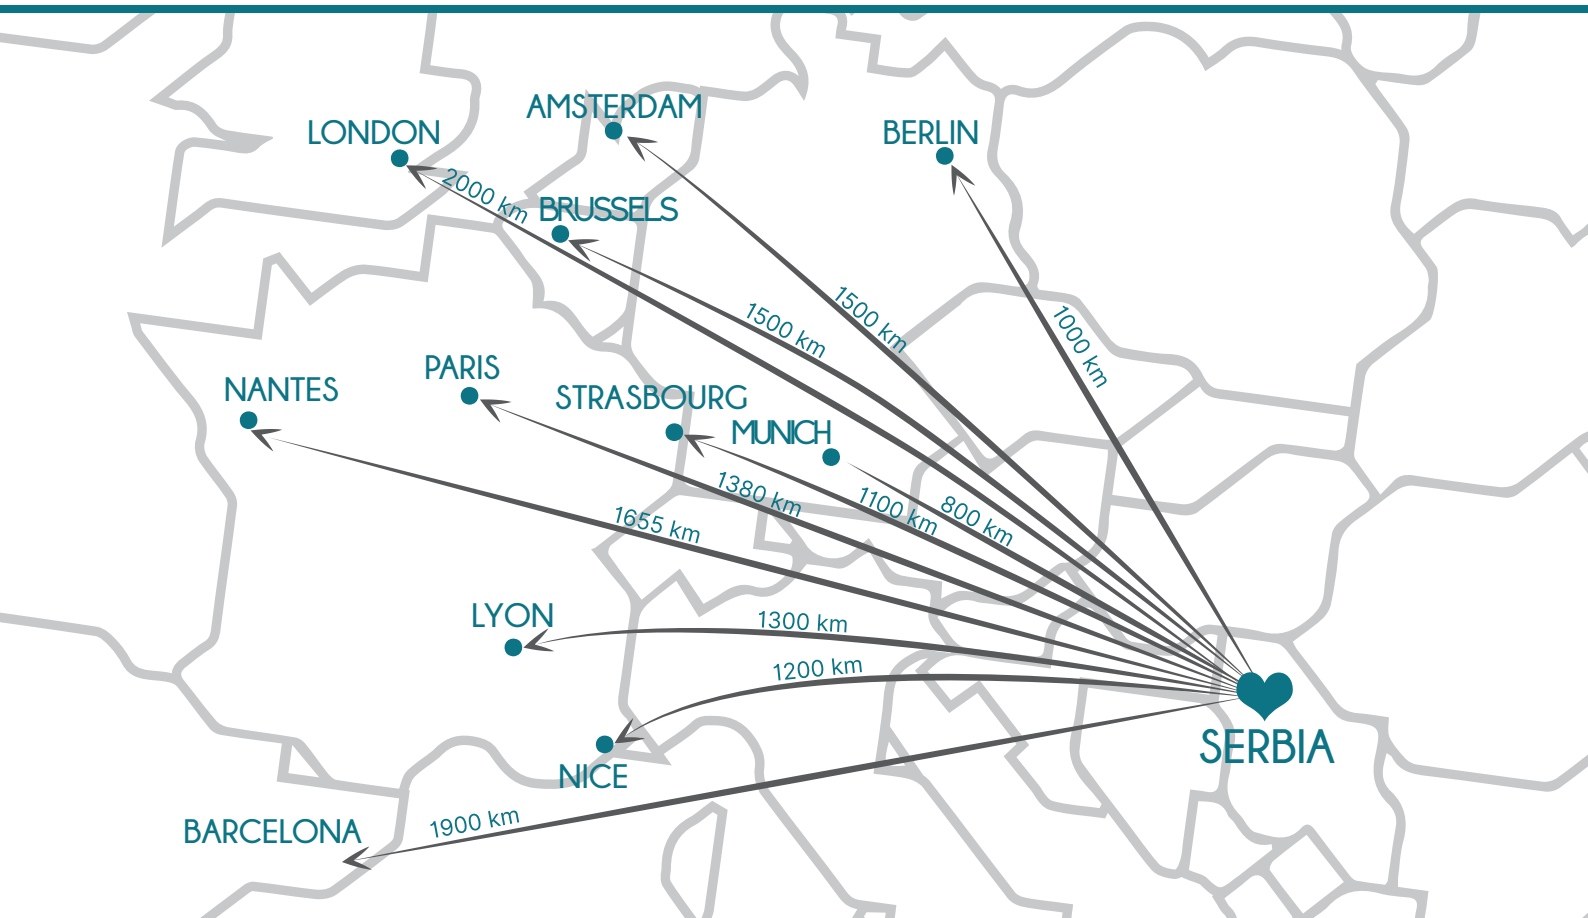

NOVOBOX FRANCE

18 rue Lauriston 75116 Paris
5 chemin des Tuileries 13015 Marseille

NOVOBOX GERMANY

Wedeler Chaussee 63
25436 Moorrege

NOVOBOX HUNGARY

2161 Csomád
Szent István utca 48

NOVOBOX USA

3435 Ocean Park Blvd.
Santa Monica, CA 90405

Tel: +33 6 14 97 34 46
Tel: +33 7 66 54 31 70

NOVOBOX SERBIA

Kralja Aleksandra 8,
21000 Novi Sad, SERBIA

MARKETMAKERS PTY LTD

3 Urandaline Grove Caulfield,
Victoria Australia 3162

NOVOBOX CHINA

HuaHe Commercial Building,
#628, Dongcheng middle Road,
Dongcheng district
DongGuan City
523 900 GuangDong

jeannoel@novoboxworld.com
jean.novobox@gmail.com
manufacturing@novoboxworld.com
info@novoboxworld.com